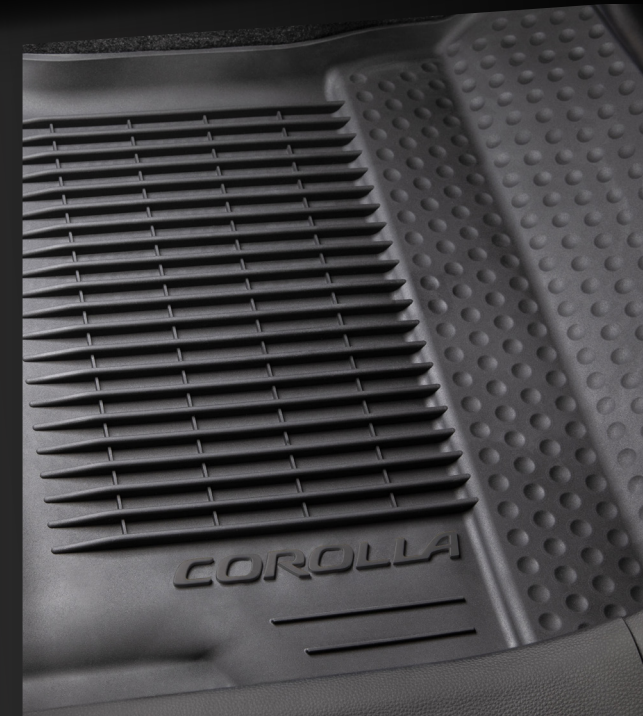

Accessories

2023 COROLLA